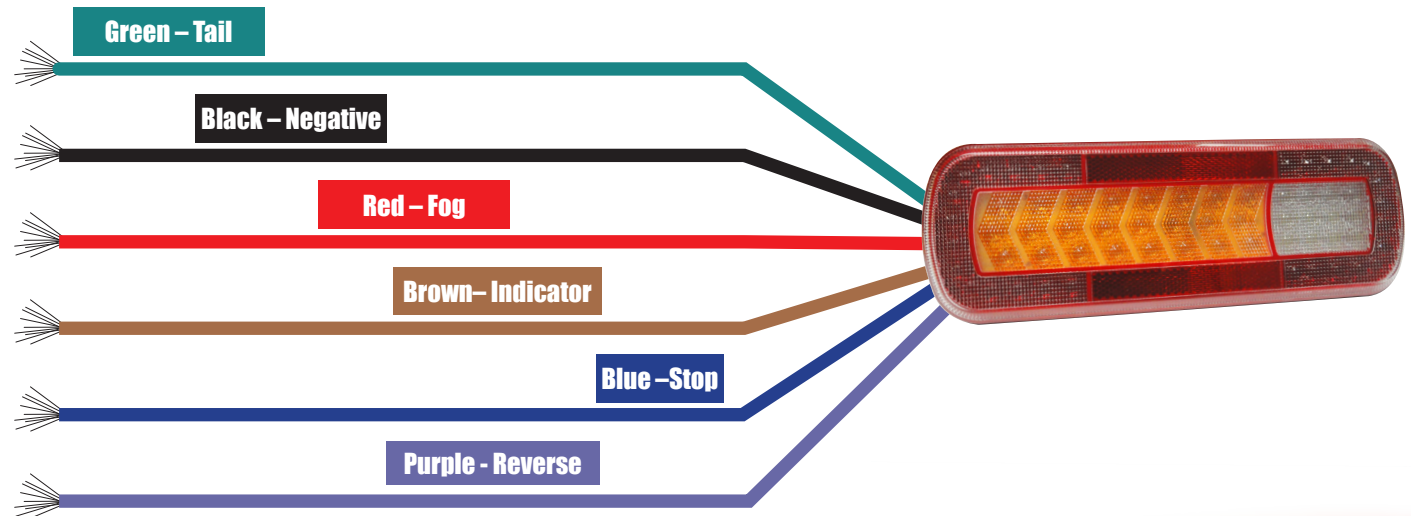

Wiring Diagram For One CA 7048

Green – Tail
Black – Negative
Green/Brown – Indicator
Red – Fog
Green/Purple – Reverse
Red/Blue – Stop

Disclaimer: This diagram is to be used as a guide, Use of this guide is at the installers risk.