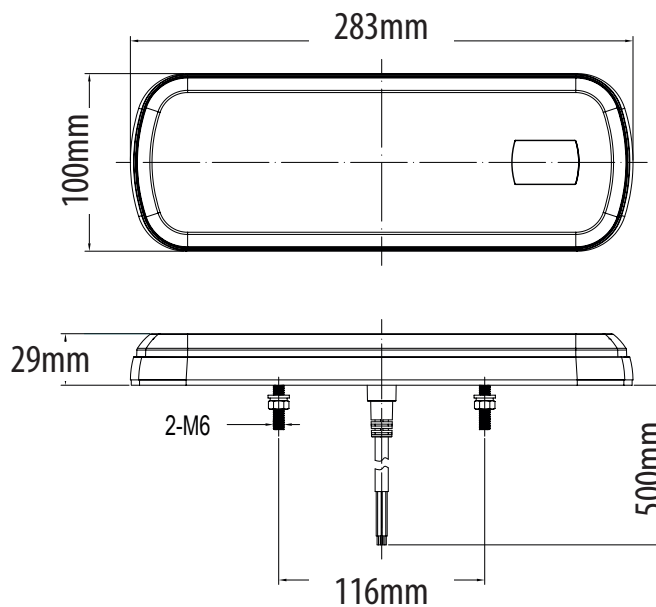

Wiring Diagram For One CA 7048

Green – Tail
Black – Negative
Green/Brown – Indicator
Red – Fog
Green/Purple – Reverse
Red/Blue – Stop

Disclaimer: This diagram is to be used as a guide, Use of this guide is at the installers risk.